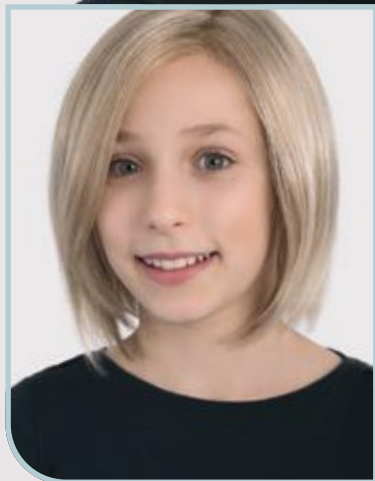

pictured colour: MIDDLEBLONDE

# ANNE ★★★★★★ NATURE

SMALL  
HEAD SIZE  
52-54 CM

REMY  
HUMAN  
HAIR

JOIN YOUR  
HEARTS. FRIENDS  
FOREVER!

Model: ELI  
(see page 6-9)

SMALL  
HEAD SIZE  
52-54 CM

ELI ★★☆☆

pictured colour:  
LIGHTBLONDE

ELI ★★☆☆

COLOURS

darkbrown  
4.2

chocolatebrown  
830.6

lightbrown  
12.830.20

middleblonde  
12.26

lightblonde  
22.26.20

pictured colour: LIGHTBROWN