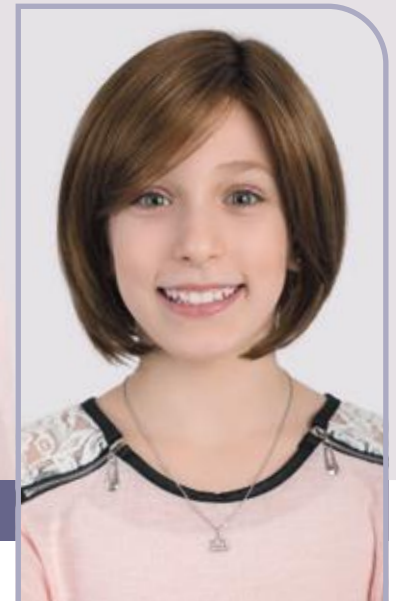

# EMMA ★★★★★▶

pictured colour: LIGHTBLONDE

## COLOURS

chocolatebrown  
830.6

middlebrown  
12.8.6

lightbrown  
830.27.12

middleblonde  
20.26.14

lightblonde  
22.23.16

SMALL  
HEAD SIZE  
52-54 CM

# EMMA ★★★★★▶

pictured colour: LIGHTBROWN

AFTER THE RAIN  
COMES THE SUN!  
HAVE FUN!

Model: SARA  
(see page 12-15)

SARA ★★☆☆

COLOURS

darkbrown  
6.4

chocolatebrown  
8.12.6