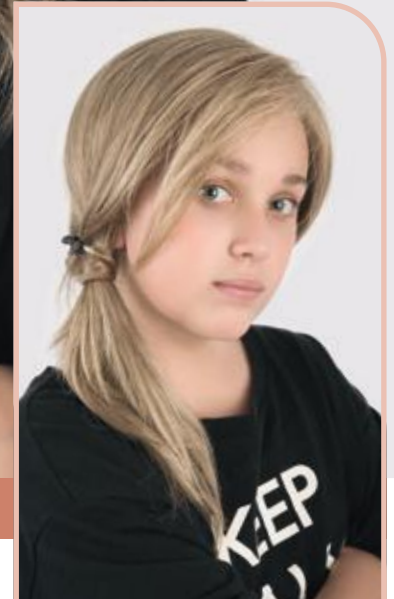

lightbrown  
12.830.20

middleblonde  
14.26.20

goldblonde  
26.22.19

naturalblonde  
22.26.20

lightblonde  
25.23.26

pictured colour:  
LIGHTBROWN

SMALL  
HEAD SIZE  
52-54 CM

SARA ★★☆☆

pictured colour: MIDDLEBLONDE

SMALL HEAD SIZE 52-54 CM